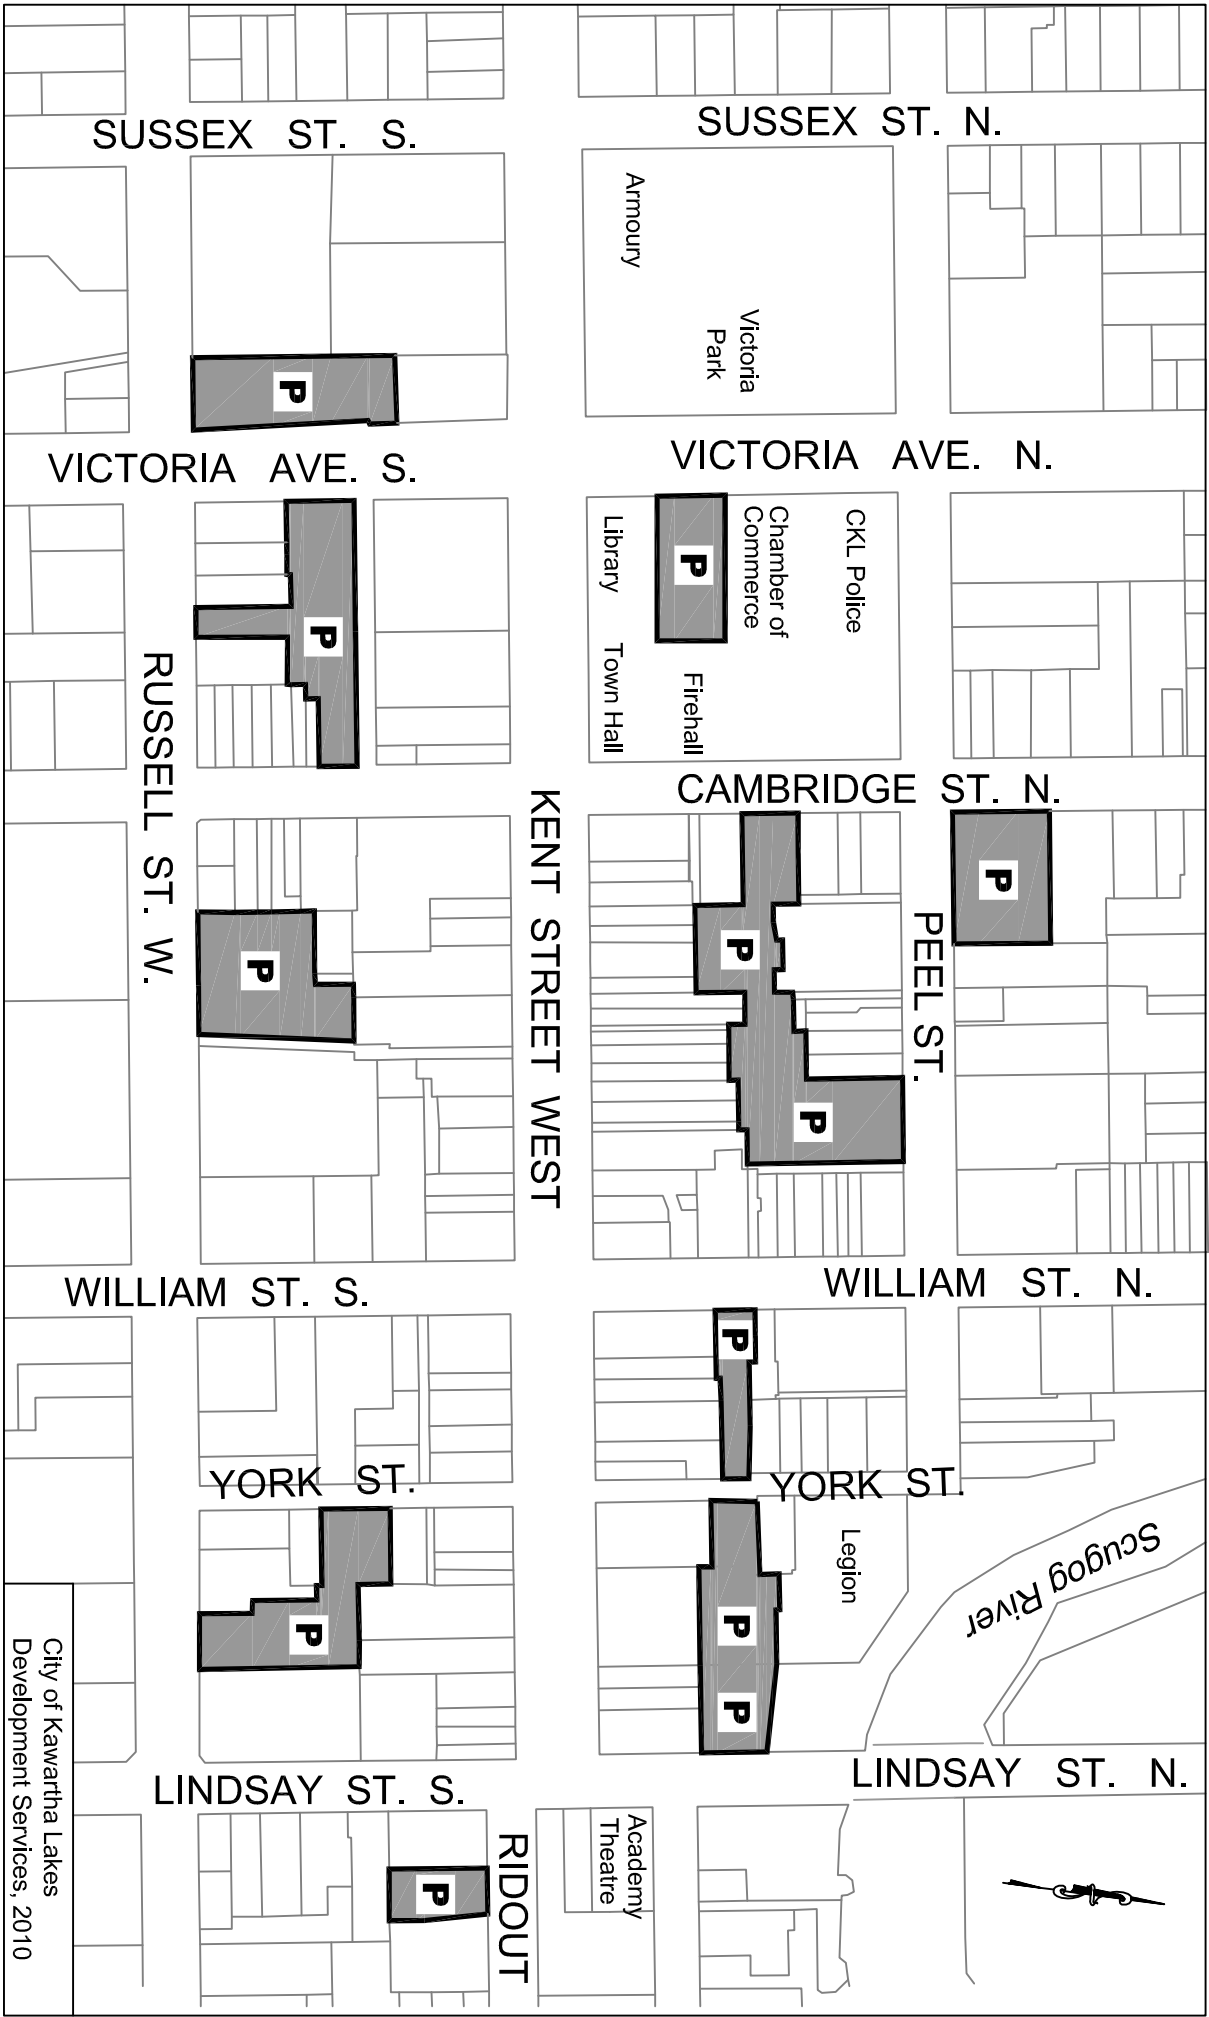

DOWNTOWN LINDSAY PARKING AREAS

City of Kawartha Lakes
Development Services, 2010