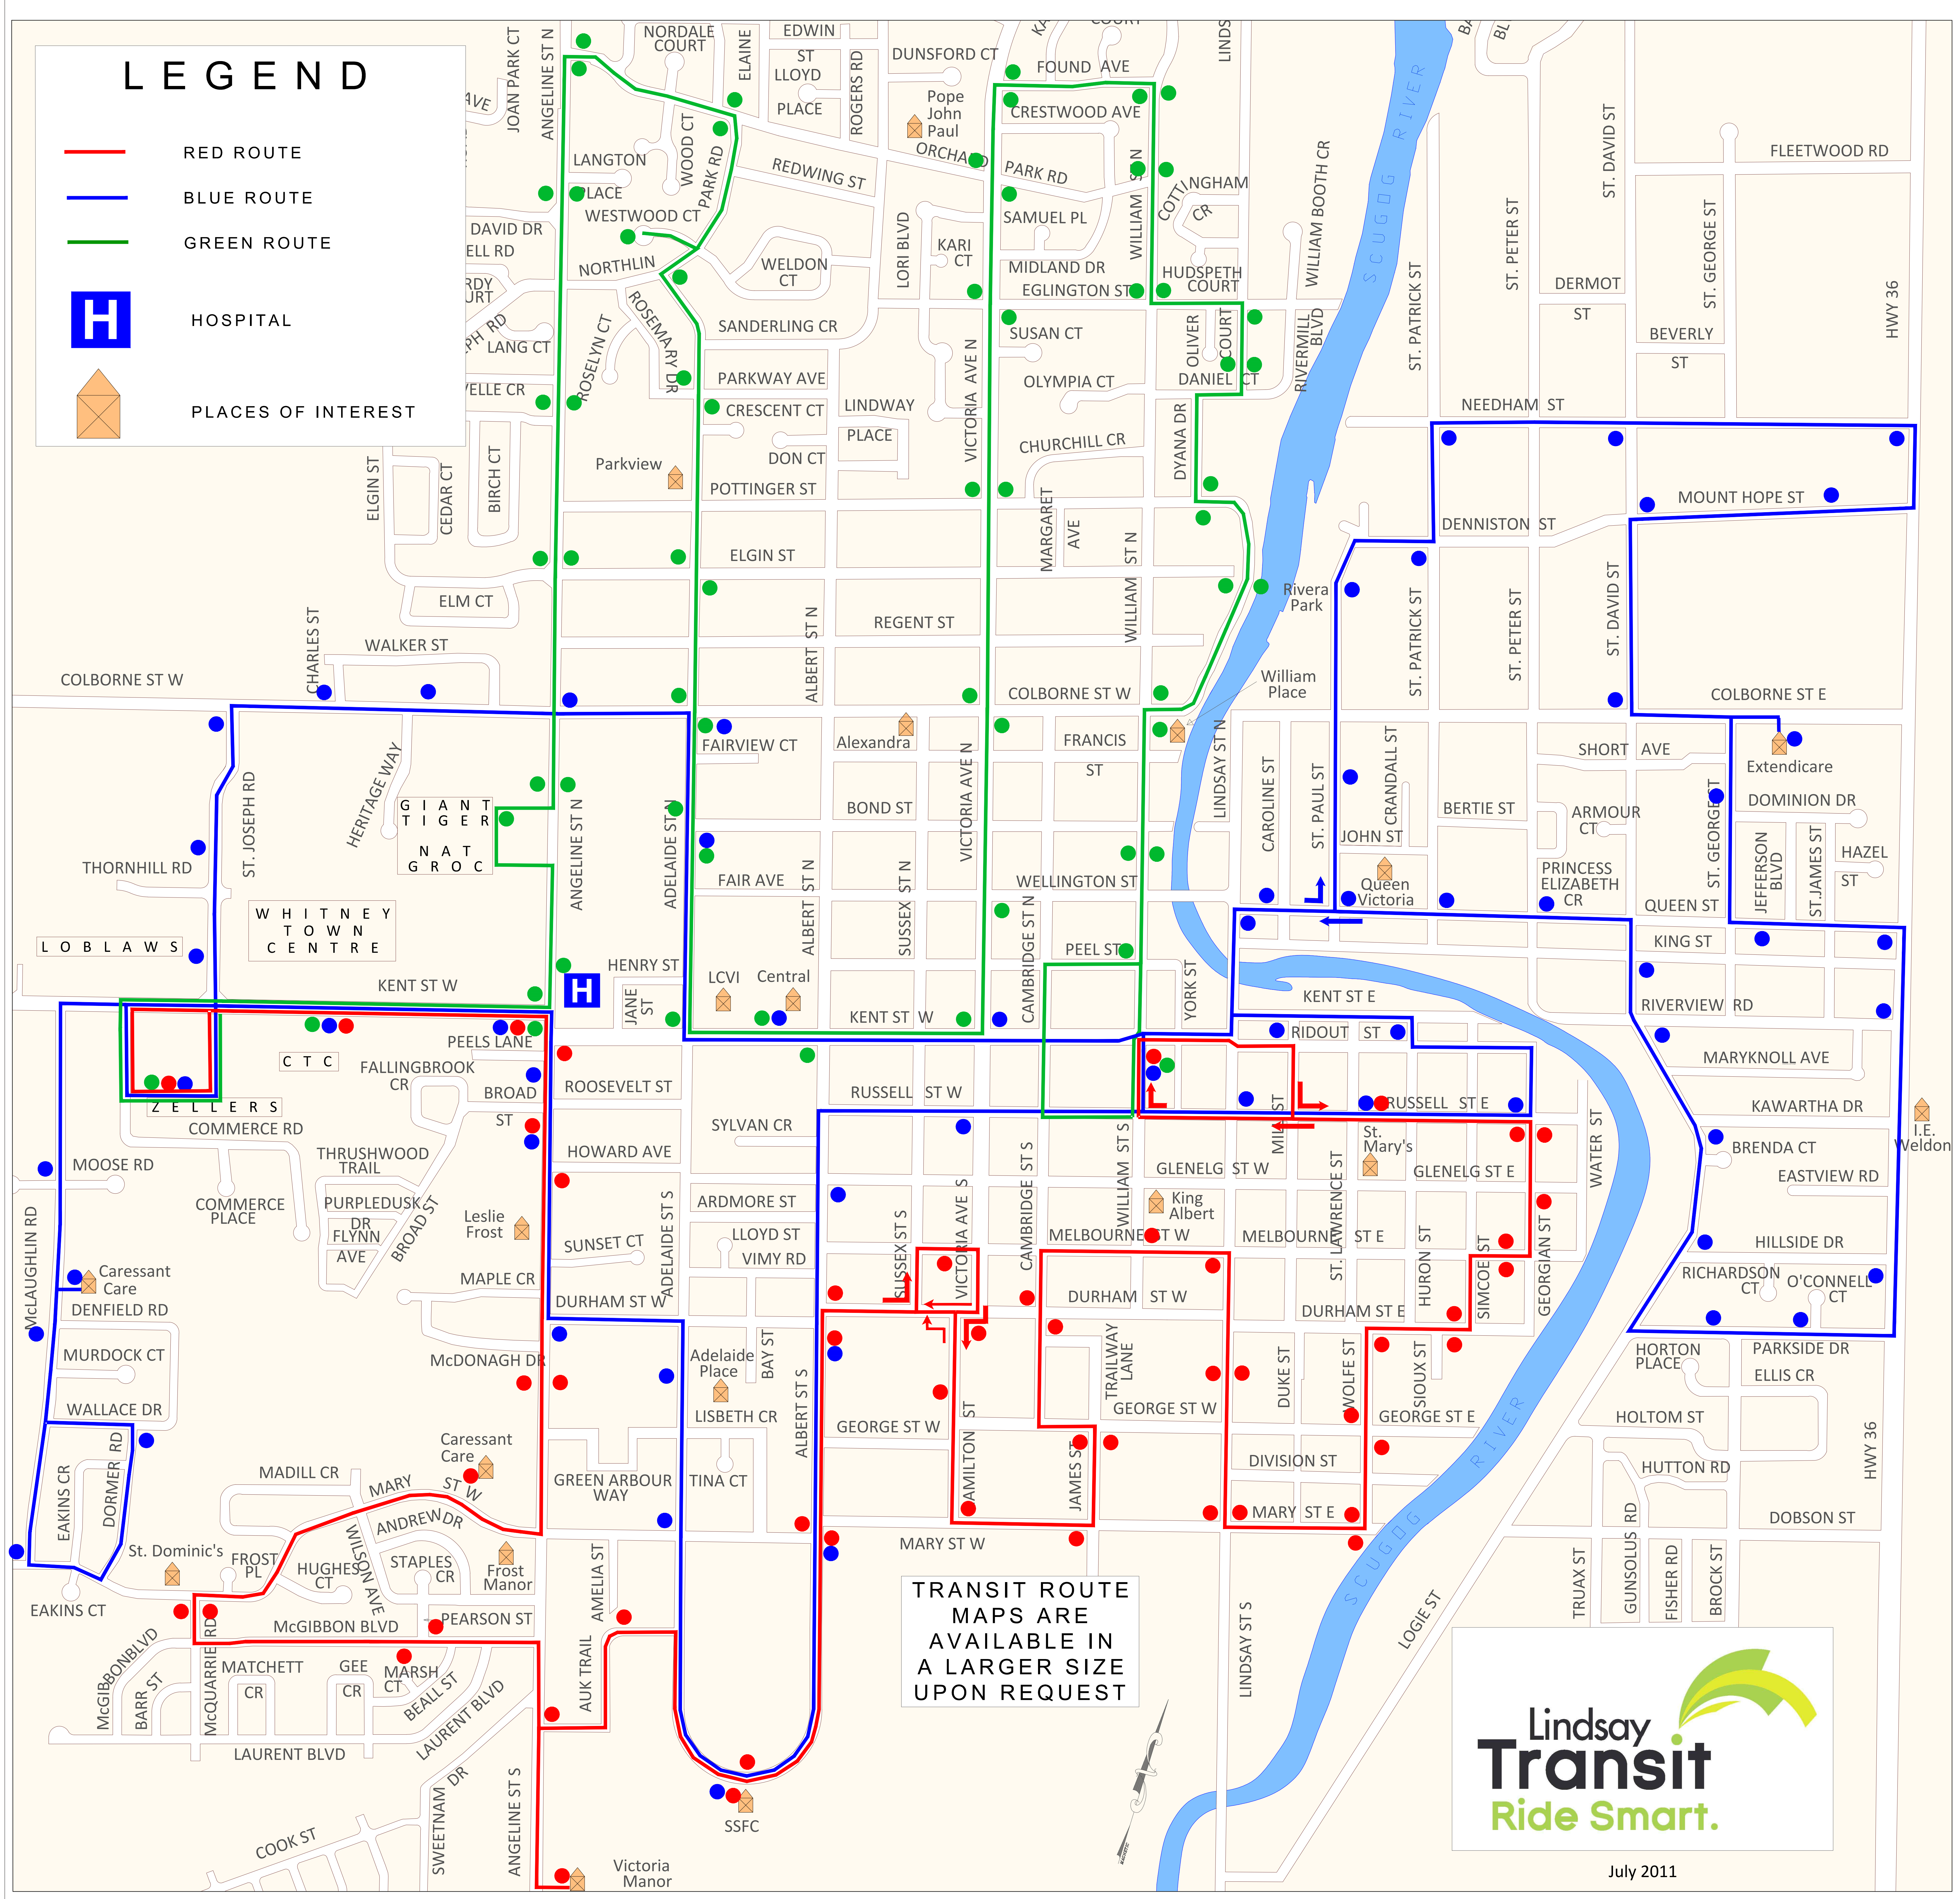

LEGEND

-  RED ROUTE
-  BLUE ROUTE
-  GREEN ROUTE
-  HOSPITAL
-  PLACES OF INTEREST

TRANSIT ROUTE MAPS ARE AVAILABLE IN A LARGER SIZE UPON REQUEST

July 2011